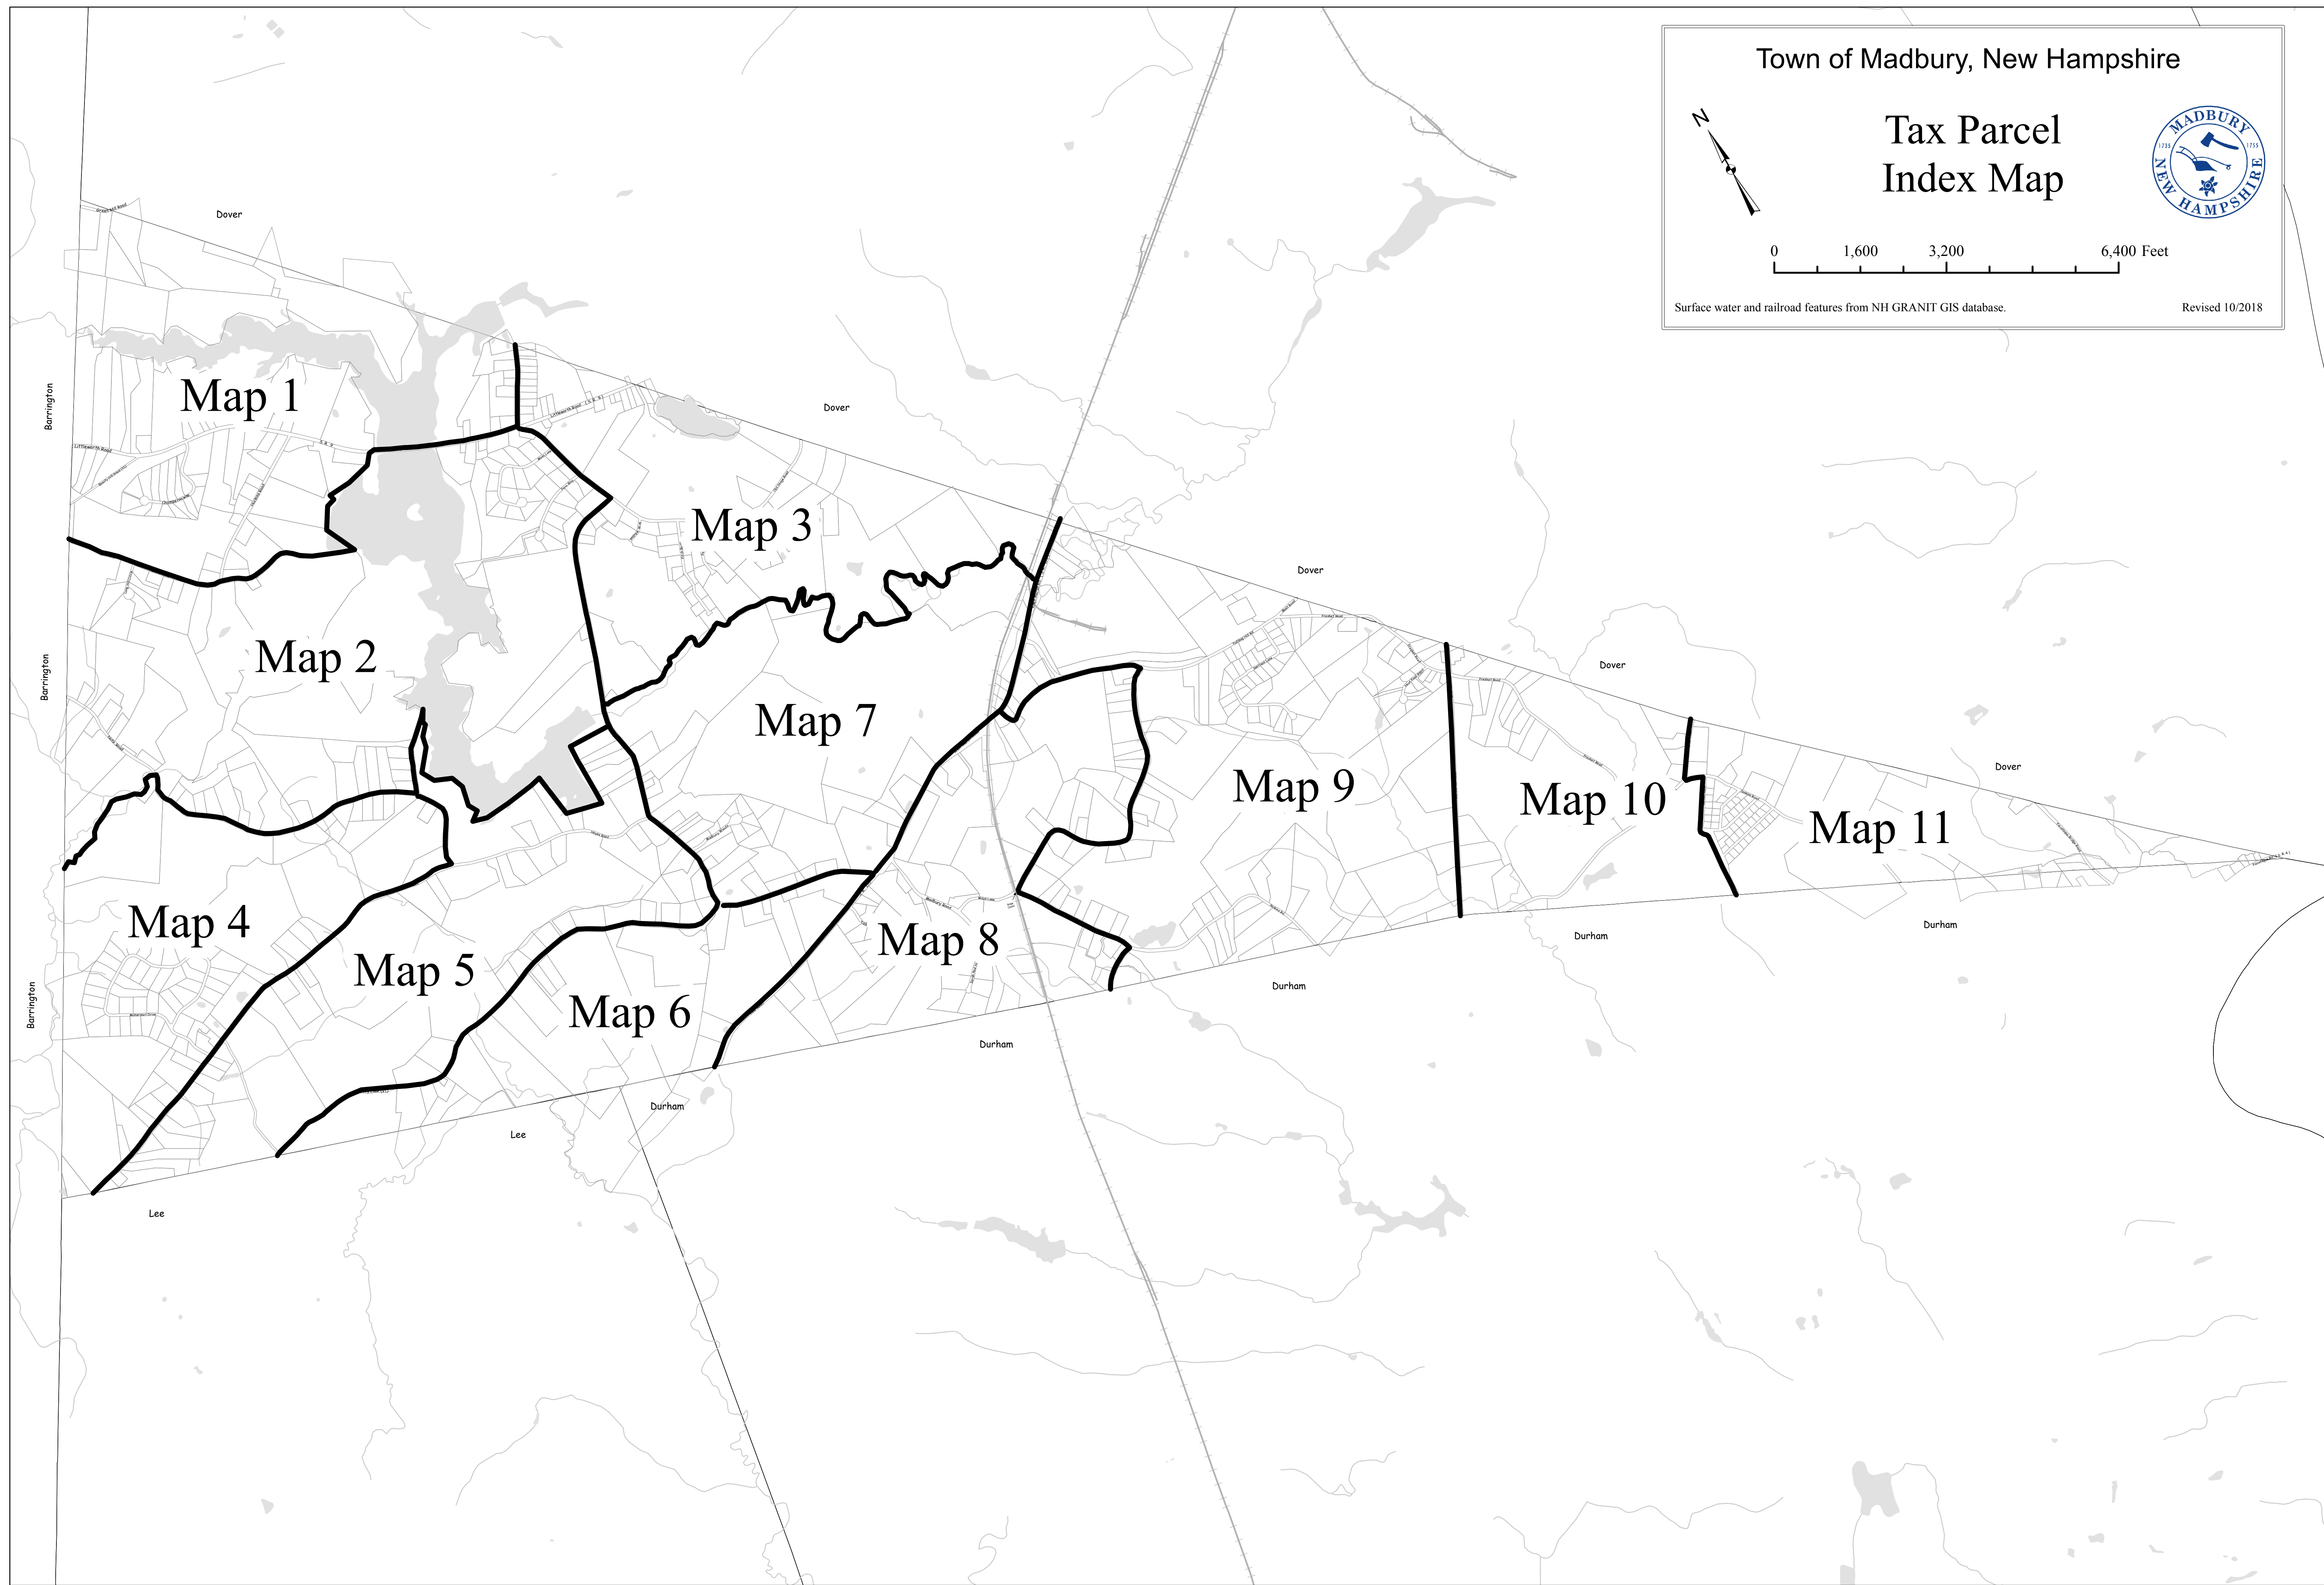

Town of Madbury, New Hampshire

# Tax Parcel Index Map

0 1,600 3,200 6,400 Feet

Surface water and railroad features from NH GRANIT GIS database.

Revised 10/2018

Map 1

Map 3

Map 2

Map 7

Map 9

Map 10

Map 11

Map 4

Map 5

Map 6

Map 8

Barrington

Barrington

Barrington

Dover

Dover

Dover

Dover

Dover

Lee