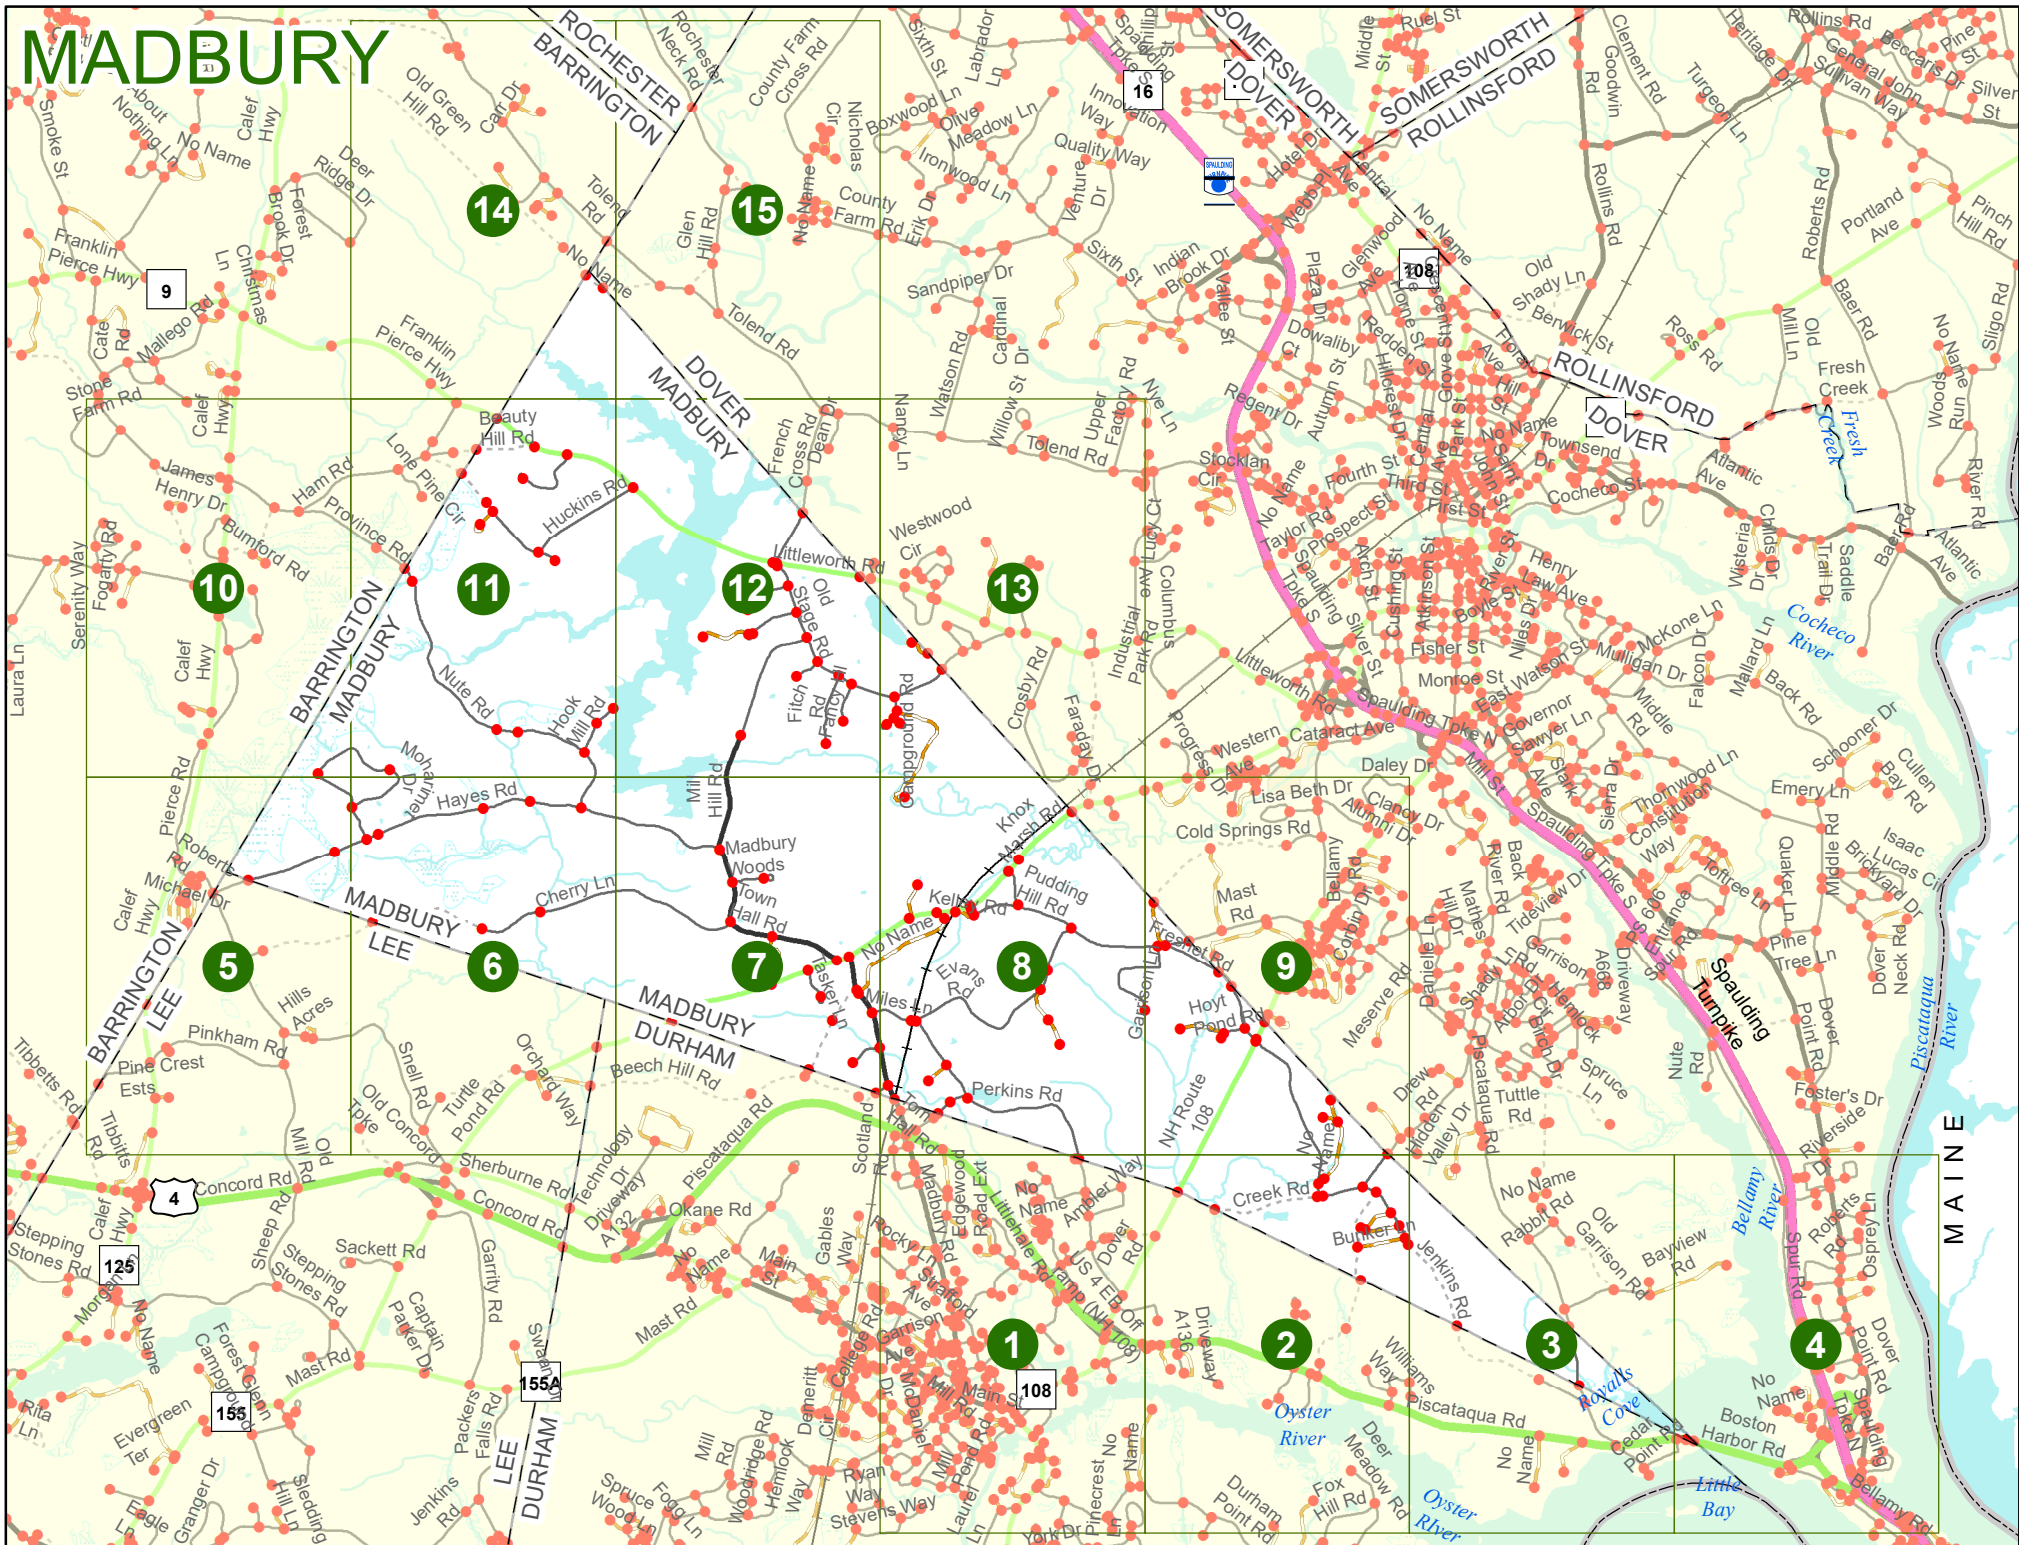

New Hampshire
DOT
 Department of Transportation

Maps and data sets are not guaranteed to be free from errors and omissions. Data is in a constant state of update and correction by various groups and agencies. Information displayed on this map is the best available at the time of publication.

2017 Nodal Reference Bookmap

LEGEND

NHDOT will accept crash locations based on the State of NH Uniform Police Traffic Accident Report.

Crash occurred on:

Option 1 Street Address
 123 Main Street

Option 2 Route No and/or Distance from NESW Intesecting Road, Bridge,
 Street name Intersecting Street Town/County line
 Main Street 500 E Oak Street

Option 3 First Node Distance from First Node Second Node
 515 212 632

Option 4 Route No and/or Mile Marker on Interstate Only NESW Mile (Marker)
 Street name
 189S 700 feet S 36.8

Option 3 – Example

Street Name Loudon Road
First Node 803
Distance from First Node 318 Ft
Second Node 813

MADBURY

MADBURY

Match to Page 8

Match to Page

MADBURY

2

Match to Page

Match to Page