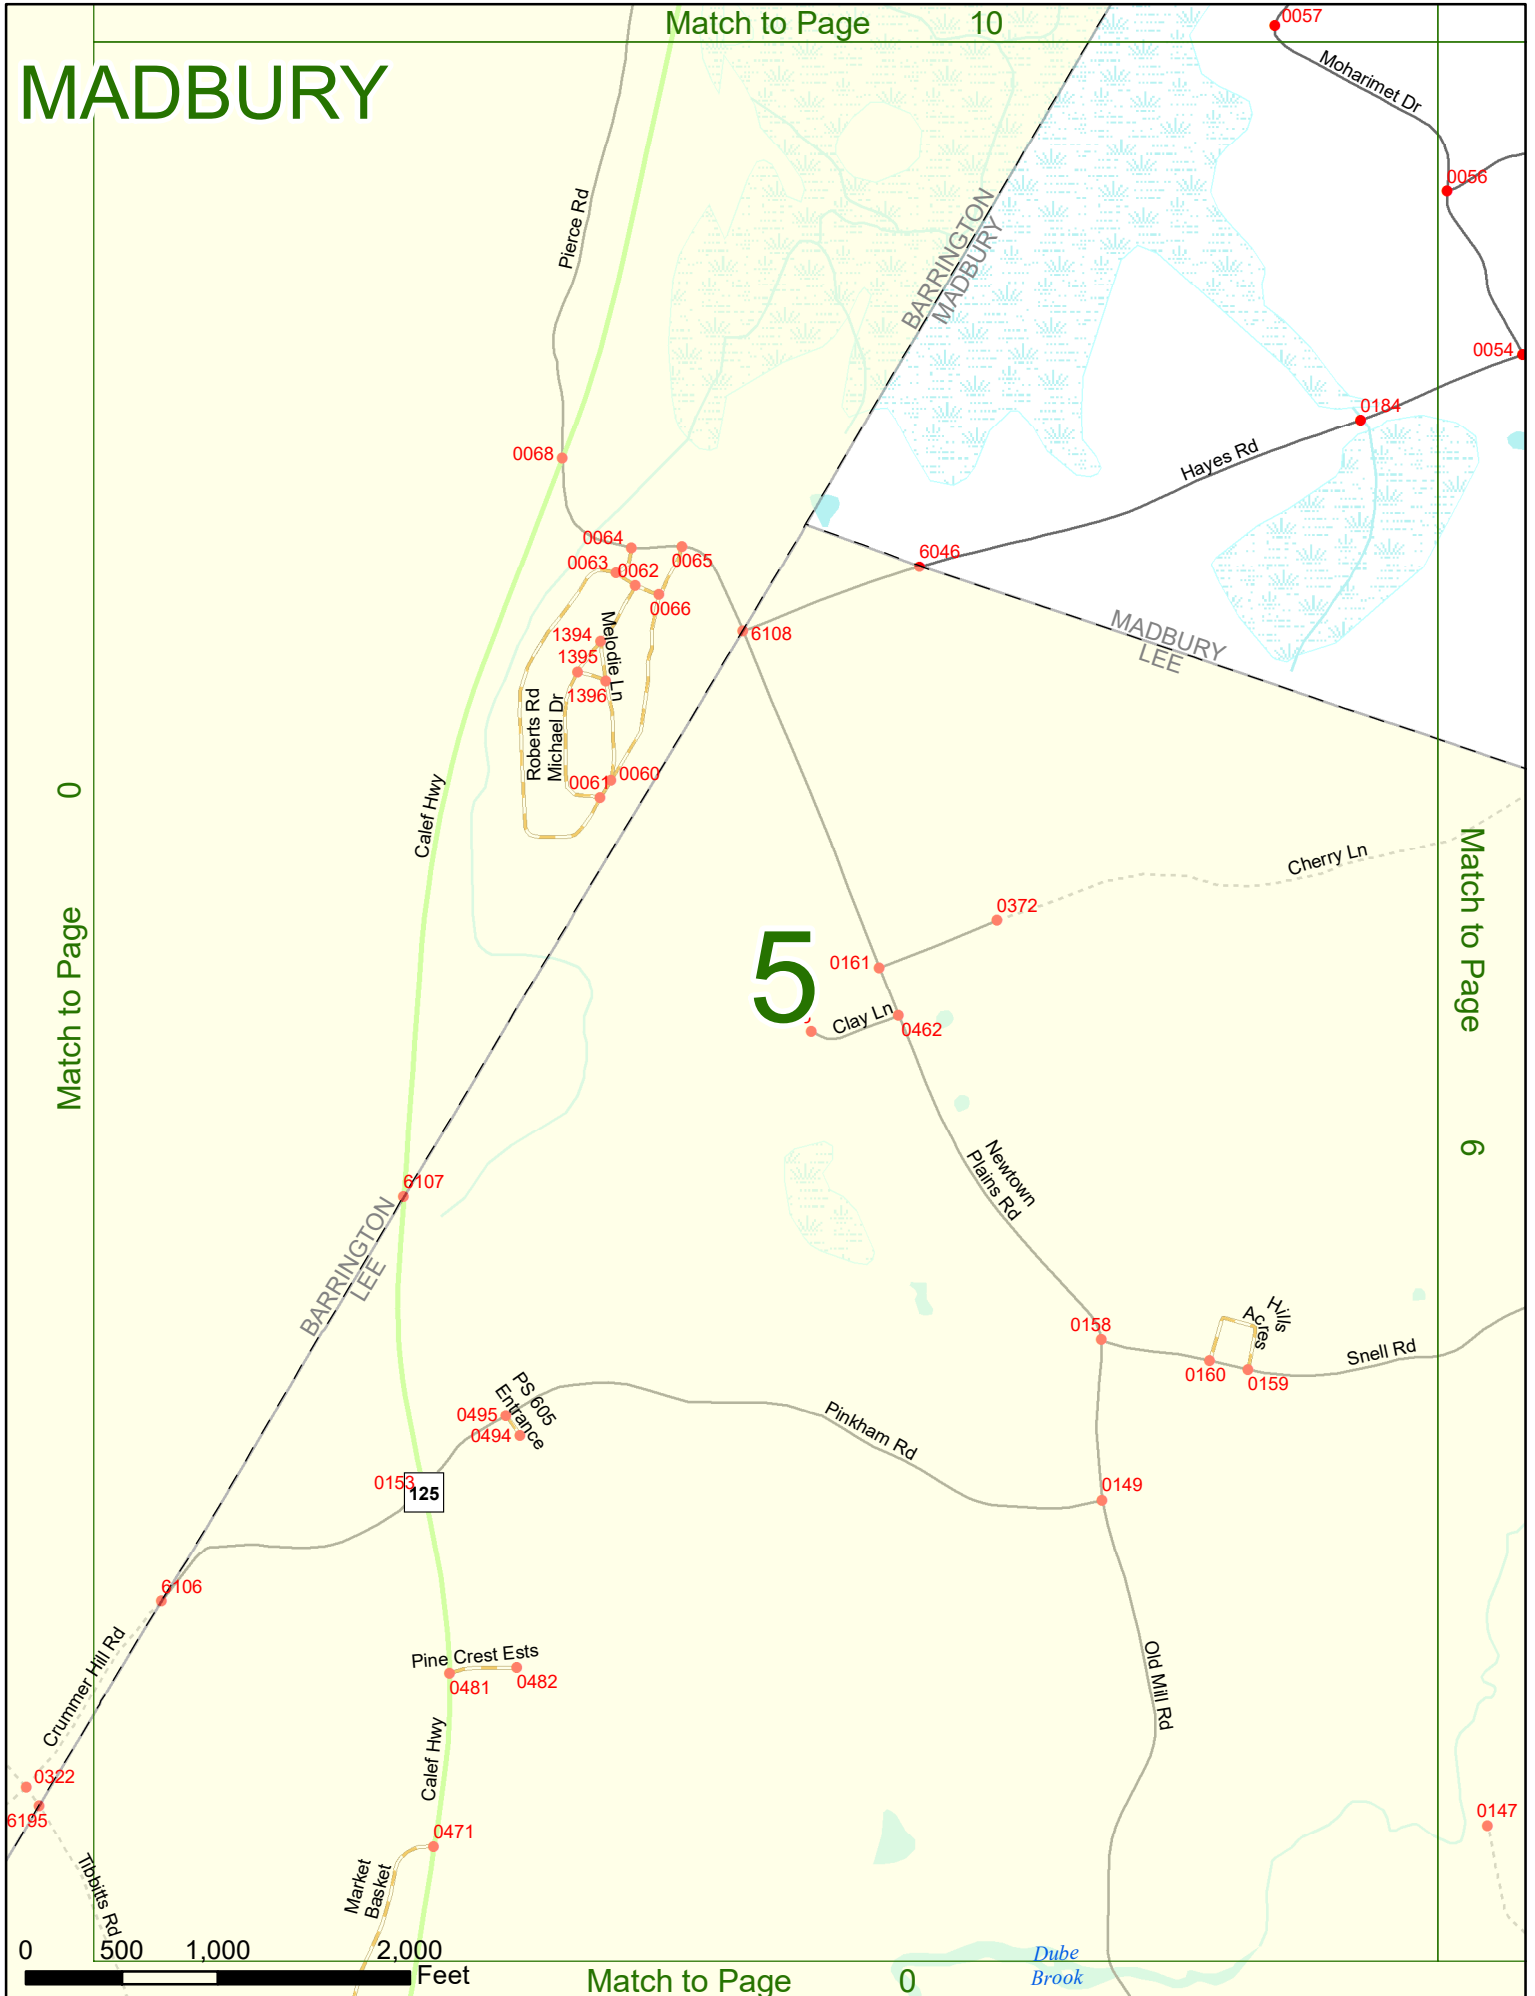

2017 Nodal Reference Bookmap

LEGEND

NHDOT will accept crash locations based on the State of NH Uniform Police Traffic Accident Report.

Crash occurred on:

Option 1 Street Address
 123 Main Street

Option 2 Route No and/or Distance from NESW Intesecting Road, Bridge,
 Street name Intersecting Street Town/County line
 Main Street 500 E Oak Street

Option 3 First Node Distance from First Node Second Node
 515 212 632

Option 4 Route No and/or Mile Marker on Interstate Only NESW Mile (Marker)
 Street name
 189S 700 feet S 36.8

Option 3 – Example

Street Name Loudon Road
First Node 803
Distance from First Node 318 Ft
Second Node 813

4

3

MADBURY

Match to Page 10

Match to Page 0

Match to Page 6

5

Match to Page 0