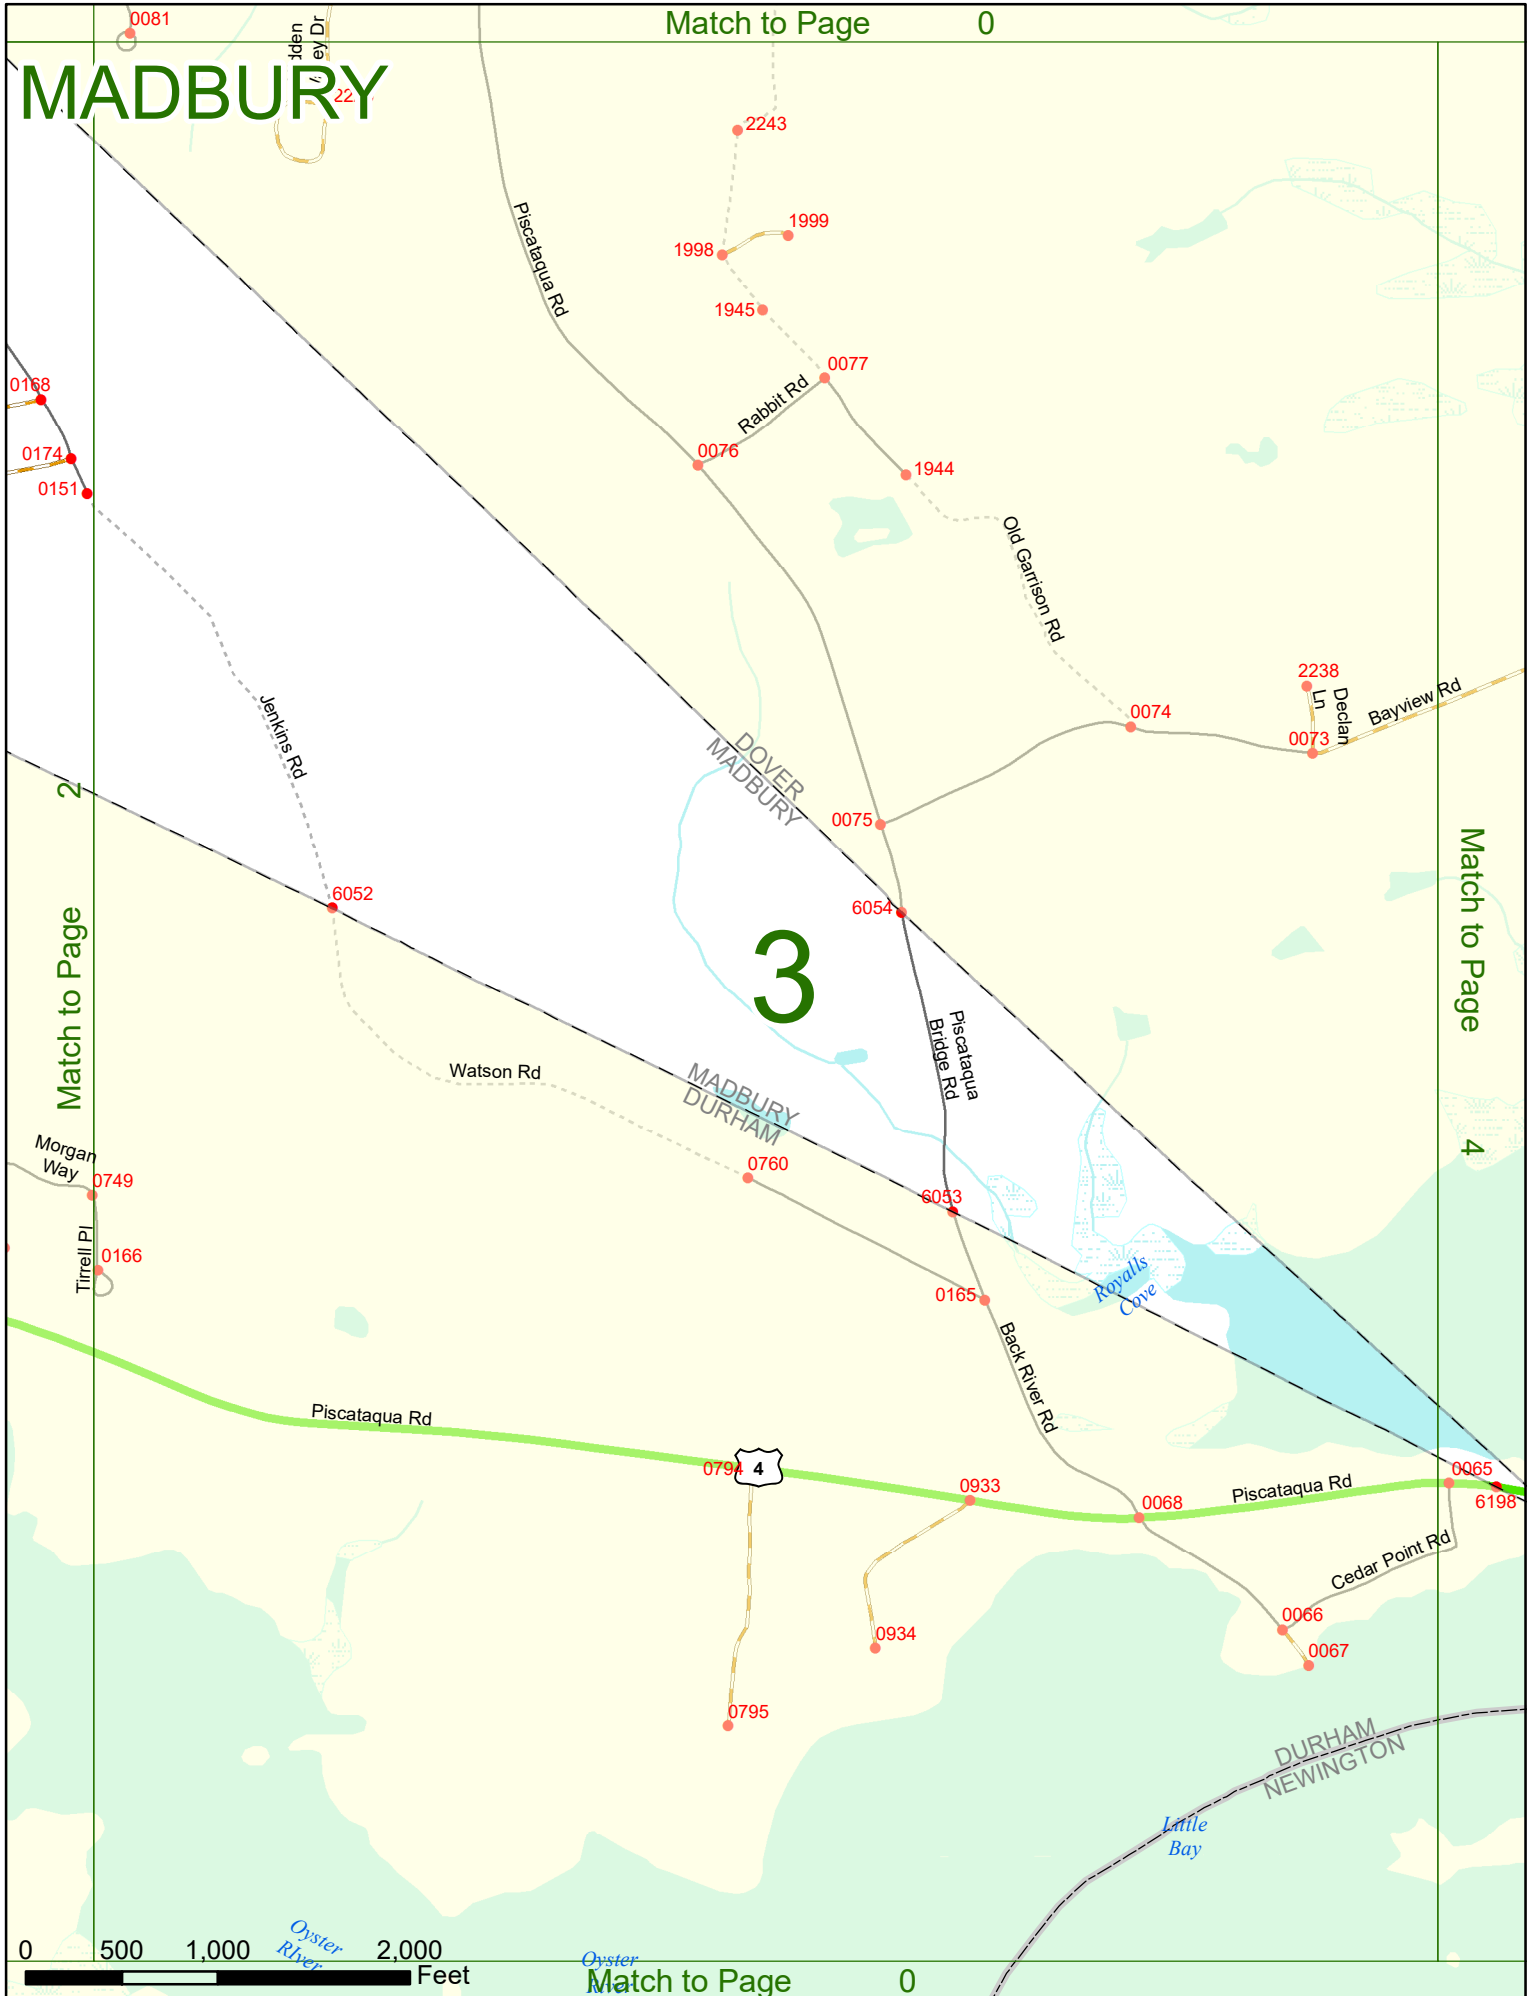

2017 Nodal Reference Bookmap

LEGEND

NHDOT will accept crash locations based on the State of NH Uniform Police Traffic Accident Report.

Crash occurred on:

Option 1 Street Address
 123 Main Street

Option 2 Route No and/or Distance from NESW Intesecting Road, Bridge,
 Street name Intersecting Street Town/County line
 Main Street 500 E Oak Street

Option 3 First Node Distance from First Node Second Node
 515 212 632

Option 4 Route No and/or Mile Marker on Interstate Only NESW Mile (Marker)
 Street name
 189S 700 feet S 36.8

Option 3 – Example

Street Name Loudon Road
First Node 803
Distance from First Node 318 Ft
Second Node 813

MADBURY

MADBURY

Match to Page 8

Match to Page

MADBURY

2

Match to Page

Match to Page