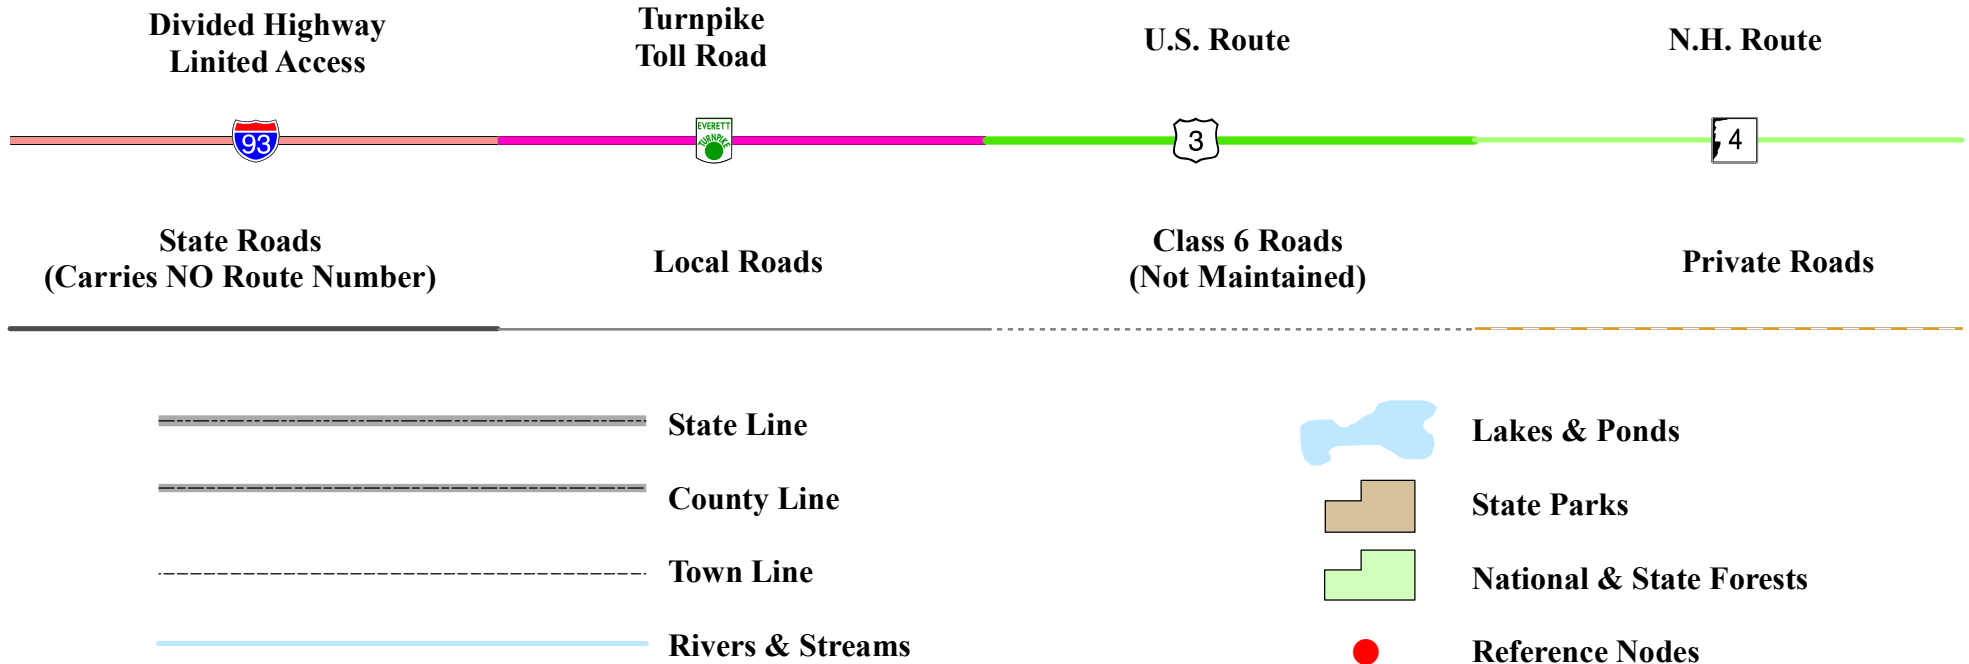

New Hampshire
DOT
 Department of Transportation

Maps and data sets are not guaranteed to be free from errors and omissions. Data is in a constant state of update and correction by various groups and agencies. Information displayed on this map is the best available at the time of publication.

2017 Nodal Reference Bookmap

LEGEND

NHDOT will accept crash locations based on the State of NH Uniform Police Traffic Accident Report.

Crash occurred on:

Option 1 Street Address
 123 Main Street

Option 2 Route No and/or Distance from NESW Intesecting Road, Bridge,
 Street name Intersecting Street Town/County line
 Main Street 500 E Oak Street

Option 3 First Node Distance from First Node Second Node
 515 212 632

Option 4 Route No and/or Mile Marker on Interstate Only NESW Mile (Marker)
 Street name
 189S 700 feet S 36.8

Option 3 – Example

Street Name Loudon Road
First Node 803
Distance from First Node 318 Ft
Second Node 813