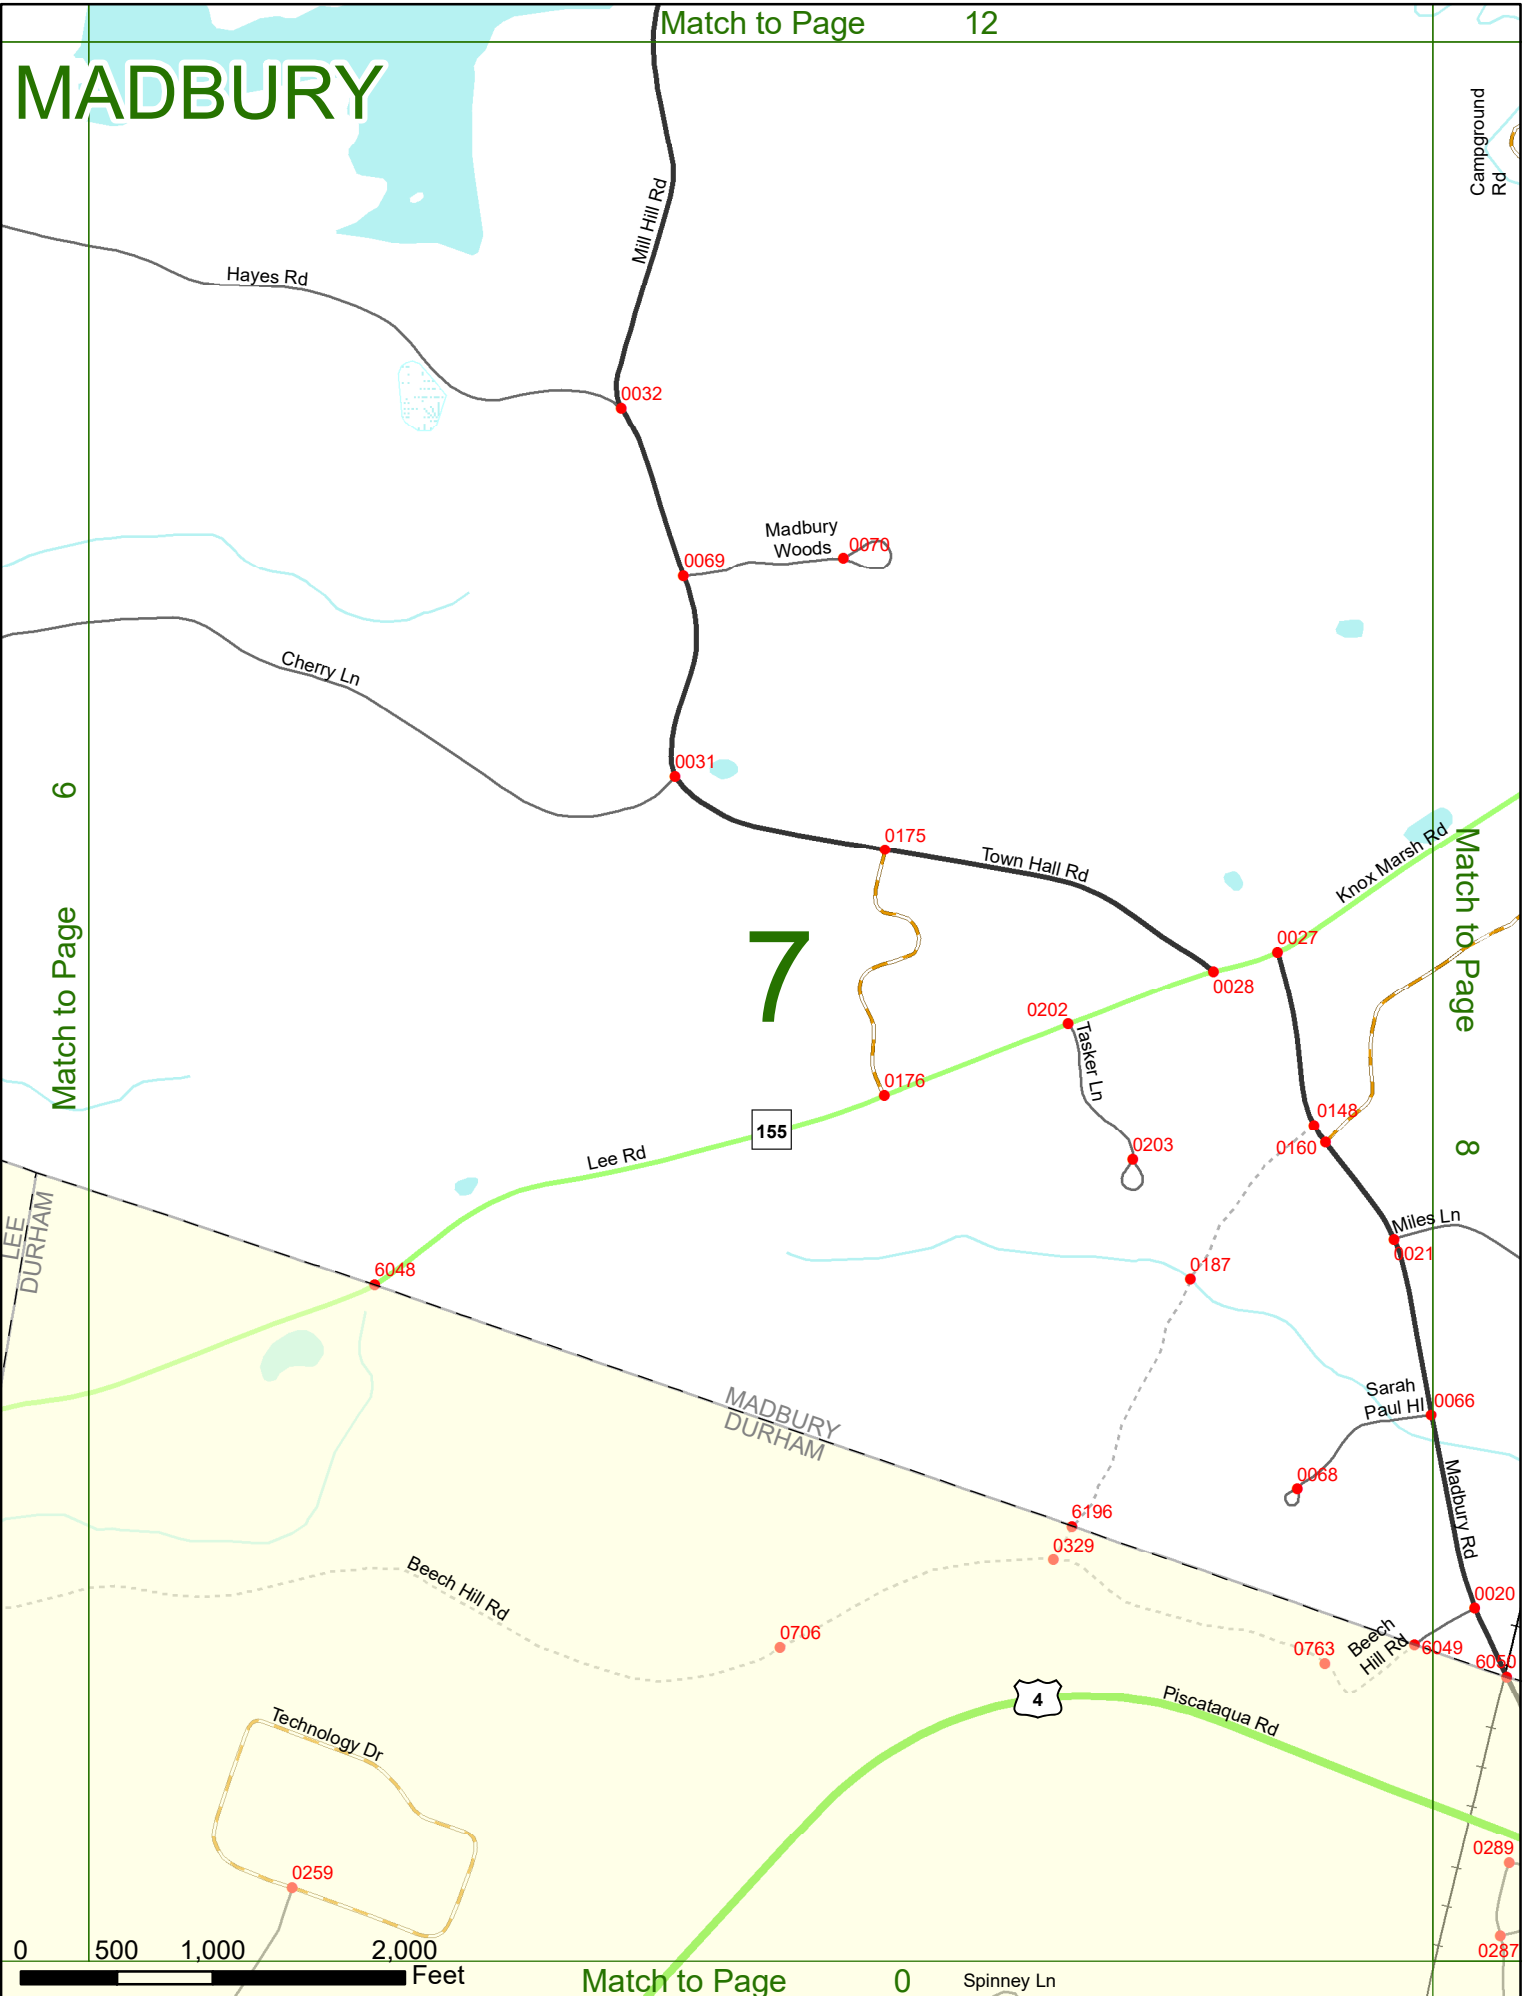

MADBURY

Match to Page 6

Match to Page 8

7

Campground Rd

LEE DURHAM

MADBURY DURHAM

8

0 500 1,000 2,000 Feet