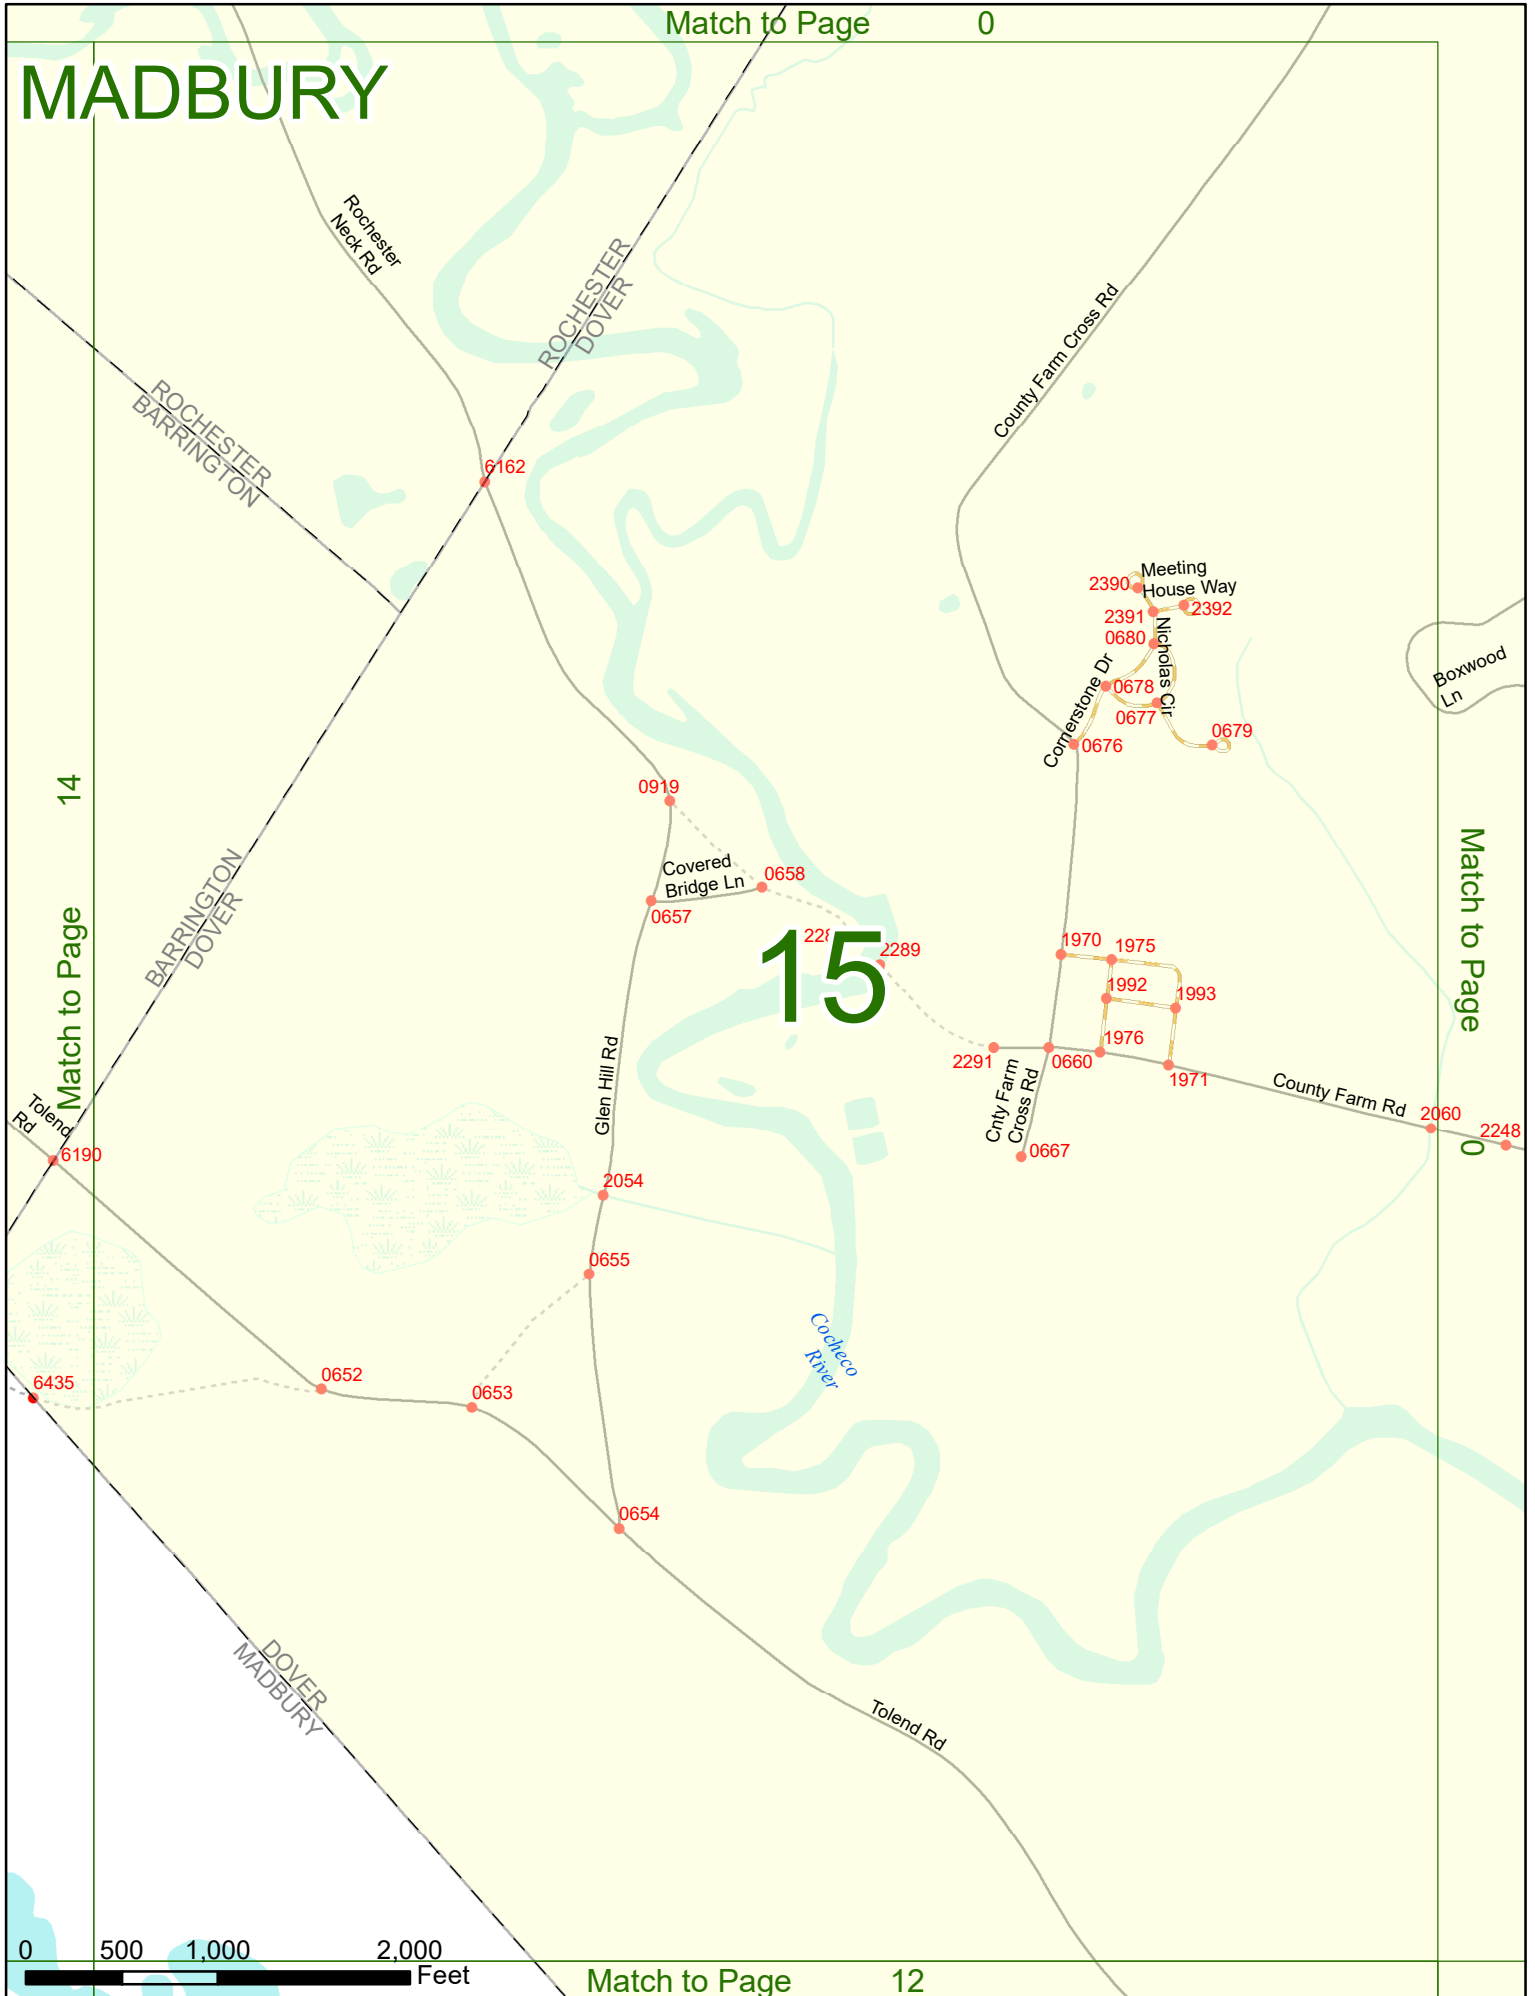

MADBURY

Match to Page 0

14

Match to Page

Match to Page

0

15

Match to Page 12